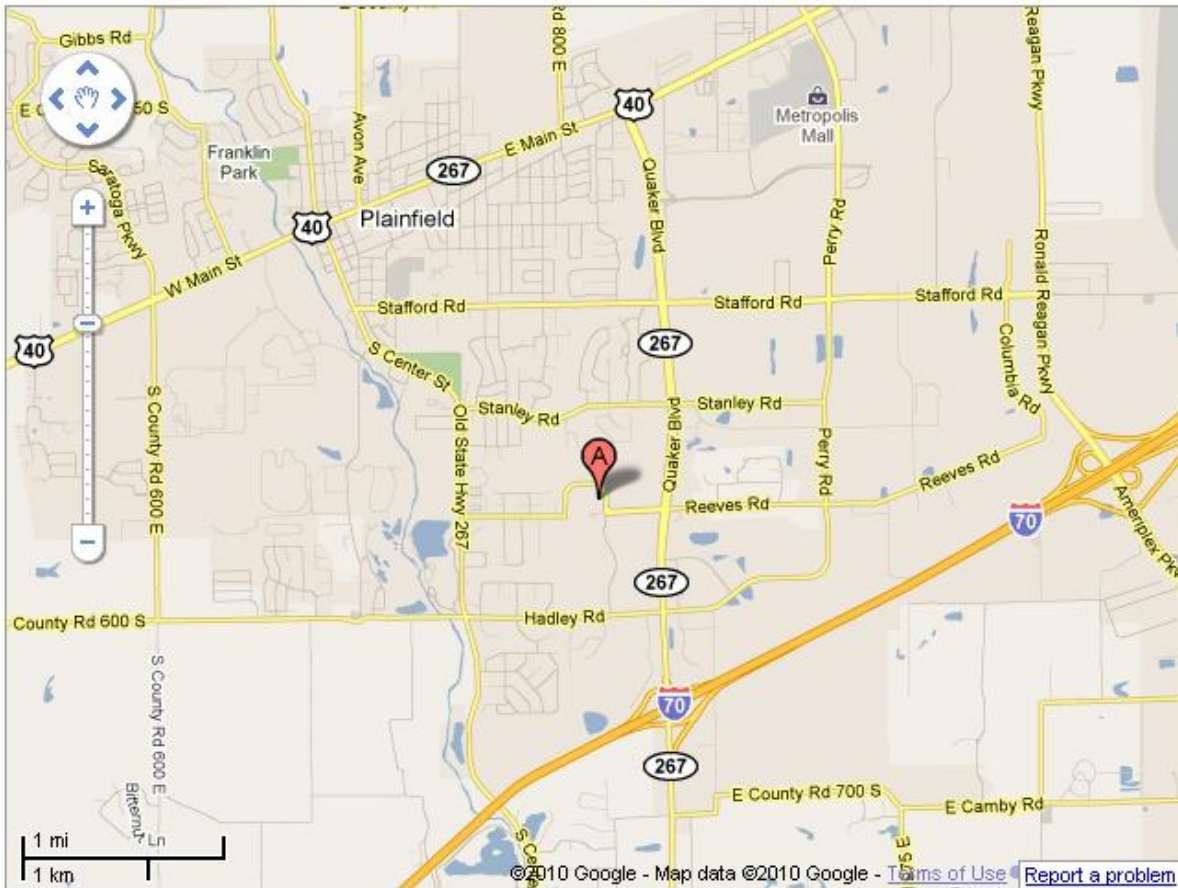

Directions to Plainfield High School

1 Red Pride Drive
Plainfield, IN 46168

From the North, South, or East:

Get to I-70 heading West of Indianapolis. Take the Mooresville/Plainfield - SR-267 exit (2nd exit west of the Airport) heading North, a right turn. Turn left at second stoplight onto Red Pride Drive/Reeves Road. Park in the front lot and enter through Door 1

From the West:

Head East on I-70. Take the Mooresville/Plainfield - SR-267 exit (2nd exit west of the Airport) heading North, a left turn. Turn left at second stoplight onto Red Pride Drive/Reeves Road. Park in the front lot and enter through Door 1